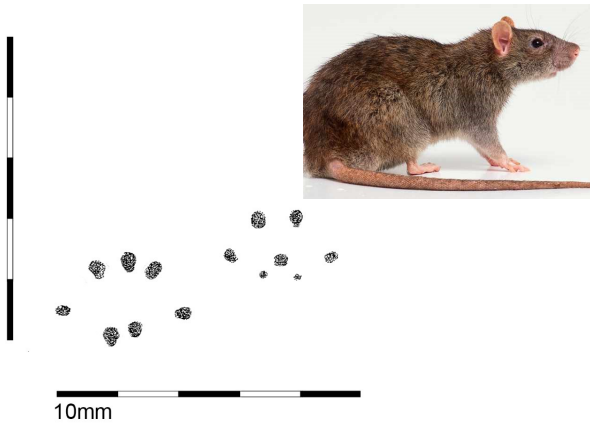

Footprint ID for tracking tunnel tube

Mouse

Orkney Vole

Prints roughly the same size as the mouse

Brown rat

Pygmy shrew

smaller than mouse tracks

Hedgehog

About 3cm wide and 2.5cm long

Stoat