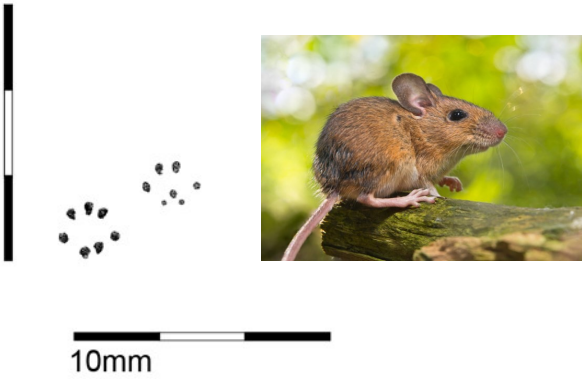

Footprint ID for tracking tunnel tube

Mouse

Orkney Vole

Prints roughly the same size as the mouse

Brown rat

Pygmy shrew

smaller than mouse tracks

Hedgehog

About 3cm wide and 2.5cm long

Stoat