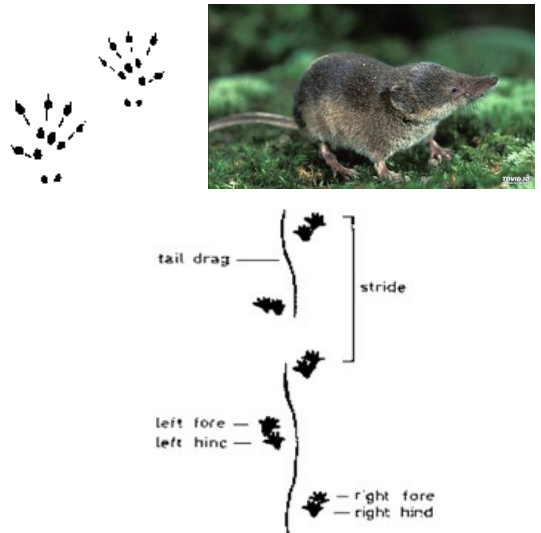

Footprint ID for tracking tunnel tube

Mouse

Orkney Vole

Prints roughly the same size as the mouse

Brown rat

Pygmy shrew

smaller than mouse tracks

Hedgehog

About 3cm wide and 2.5cm long

Stoat