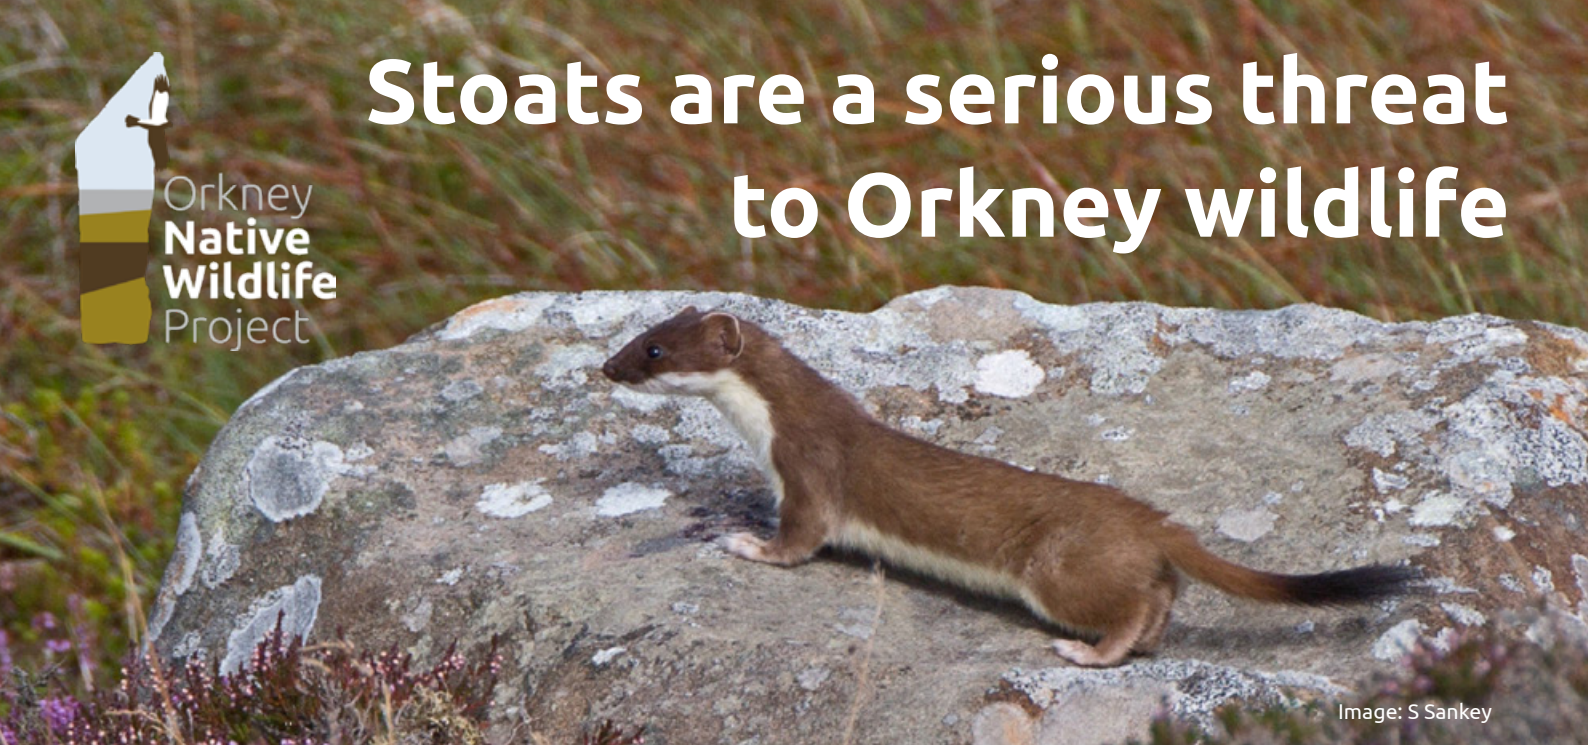

Stoats are a serious threat to Orkney wildlife

Image: S Sankey

Have you seen a Stoat?

If you think you have seen a stoat please tell us as soon as possible. Find out more about the project and how to identify a stoat on our website

www.orkneynativewildlife.org.uk

Stoats turn white in winter, but always keep a black tip to the tail. Stoats and rats are similar in size so look out for the stoat's bounding gait rather than the rat's scurrying low to the ground.